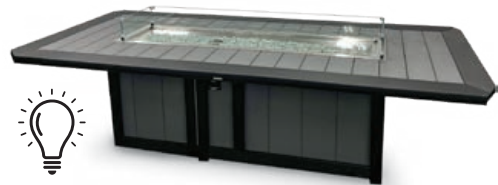

4' x 9' StarGlow Counter Table

48" wide x 109" length
Dark Gray & Black #7140

Dining Table..... 29"H..... Seat Height - 17½"H
Counter Table..... 36"H..... Seat Height - 25"H
Bar Table..... 41"H..... Seat Height - 30"H

See Pages 26-28 for more STARGLow TABLES