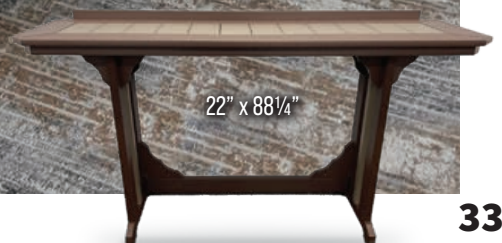

2' x 6' Cub Mission Counter Table

22" x 71½"

Weatherwood & Tudor Brown #5421

2' x 7' Cub Mission Counter Table

Weatherwood & Tudor Brown #5441

22" x 88¼"

Durable Quality with Lifetime Beauty